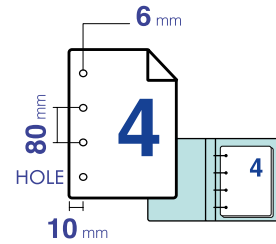

90 gsm

Size	Sheets / Unit	Unit Weight	Units / Box	Box Weight	Pallet size L x l (cm)	Units / Pallet	Pallet Weight	Article	MOQ**
A4 210 x 297	500	2,80	5	14,00	67 x 94	160	448	1906C	B
A3 420 x 297	500	5,60	5	28,00	67 x 94	80	448	1907C	B
SRA3 450 x 320	500	6,50	RWOP*	-	67 x 94	80	518	1922C	P

100 gsm

Size	Sheets / Unit	Unit Weight	Units / Box	Box Weight	Pallet size L x l (cm)	Units / Pallet	Pallet Weight	Article	MOQ**
A4 210 x 297	500	3,12	4	12,50	67 x 94	128	399	1926C	B
A3 420 x 297	500	6,24	4	25,00	67 x 94	64	399	1927C	B

EVERCOPY PREMIUM PACK

80 gsm

Size	Sheets / Unit	Unit Weight	Units / Box	Box Weight	Pallet size L x l (cm)	Units / Pallet	Pallet Weight	Article	MOQ**
A4 210 x 297	2500	12,50	PACK	12,50	120 x 80	48	600	1919P48C	Box

MOQ** : Minimum Order Quantity : P=Pallet, B=Box

PERFOCOPY PREMIUM NEW

Pre-punched paper to help organize your files.

80 gsm

Hole	Size	Sheets / Unit	Unit Weight	Units / Box	Box Weight	Pallet size L x l (cm)	Units / Pallet	Pallet Weight	Article	MOQ**
4	A4 210 x 297	500	2,50	5	12,50	79 x 96	250	625	1905C	B