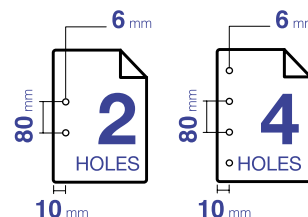

PERFOCOPY

Pre-punched paper to help organize your files.

80 gsm

Hole	Size	Sheets / Unit	Unit Weight	Units / Box	Box Weight	Pallet size L x l (cm)	Units / Pallet	Pallet Weight	Article	MOQ**
2	A4 210 x 297	500	2,50	5	12,50	79 x 96	250	625	2979C	B
4	A4 210 x 297	500	2,50	5	12,50	79 x 96	250	625	2989C	B
		500	2,50	5	12,50	120 x 80	240	600	2989P240C	P

MOQ** : Minimum Order Quantity : P=Pallet, B=Box